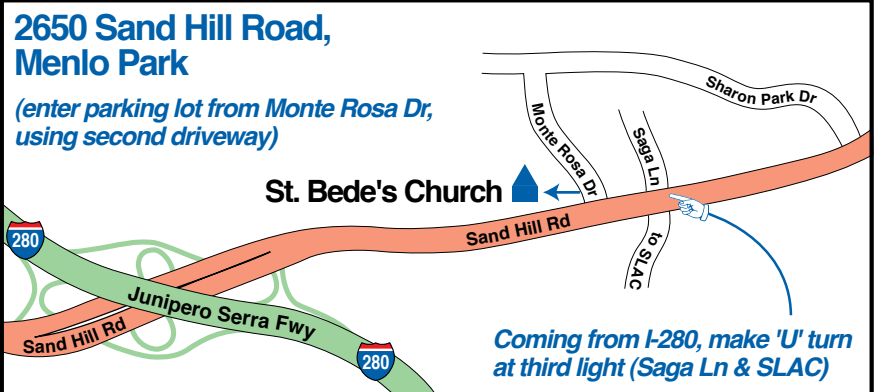

NEXT PARTIES:

Saturday April 13
Saturday May 11

Sponsored by Peninsula Folk Dance, a non-profit 501(c)(3) corporation.