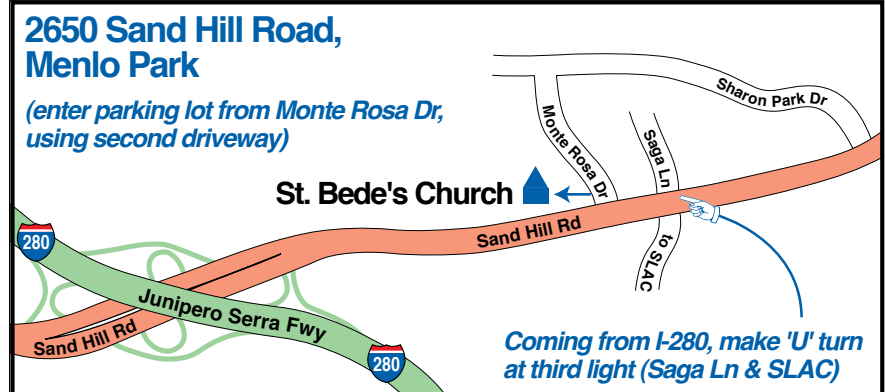

Peninsula Folk Dance Council "Alice in Wonderland" Tea and Folk Dance Party

St. Bede's Church Hall, Menlo Park

Saturday, May 11

3:30 — 4:15 pm

"Tea in Wonderland"

$10.00

4:15 pm — 6:30 pm

**Dance Party (including
a Lobster Quadrille)**

Hosted and emceed by the PFDC Team

Questions/requests: pfdcparty@gmail.com

Dances range from beginning to advanced, and all forms (line, couple, and set).

Questions? Please call
Hollis @ 650-493-4829

NEXT PARTIES:

Saturday June 8

Saturday July 13

Sponsored by Peninsula Folk Dance, a non-profit 501(c)(3) corporation.