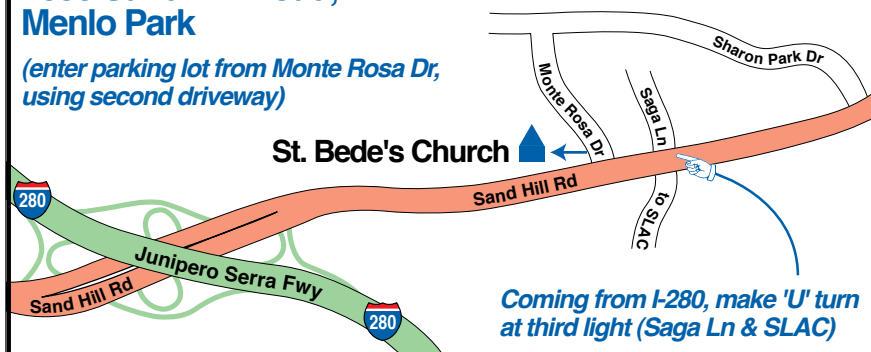

## NEXT PARTIES:

Sunday February 11

Saturday March 9

2650 Sand Hill Road,  
Menlo Park

(enter parking lot from Monte Rosa Dr,  
using second driveway)

Sponsored by Peninsula Folk Dance, a non-profit 501(c)(3) corporation.