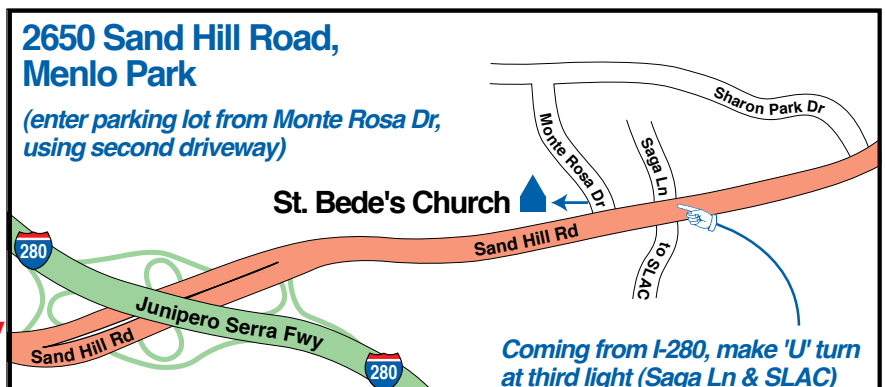

NEXT PARTIES:

Saturday August 12
Bulgarian Workshop & Party

Sept 9 - Changs 85th Birthday
Bash in San Francisco