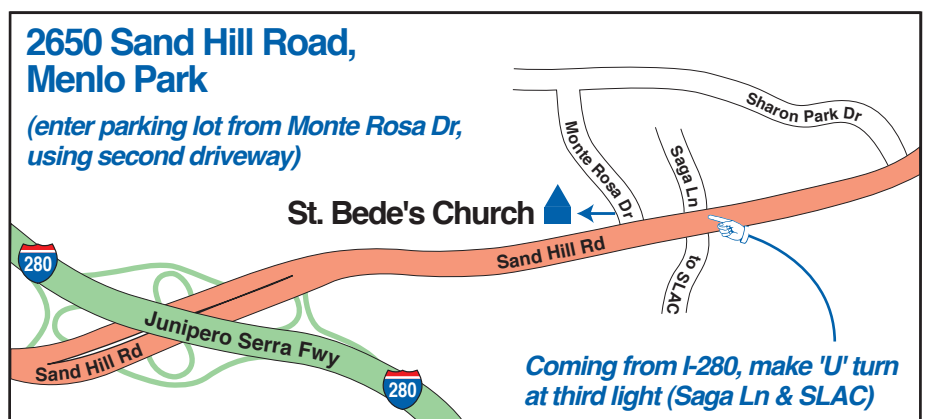

UPCOMING PARTIES:

Dec. 7 Palomanian Party

Dec. 25 Christmas Night Party

Sponsored by Peninsula Folk Dance Council