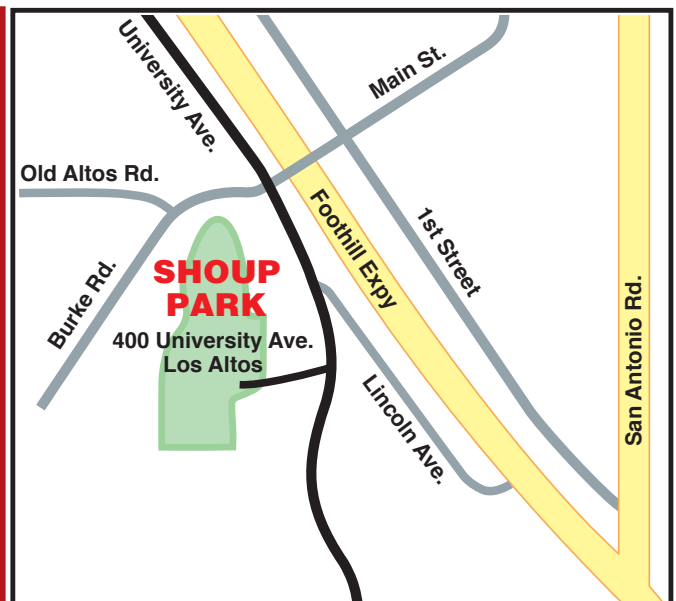

UPCOMING PARTIES:

May 11 — St. Bede's Hall, Menlo Park

June 15 — St. Bede's Hall, Menlo Park

Sponsored by Peninsula Folk Dance Council