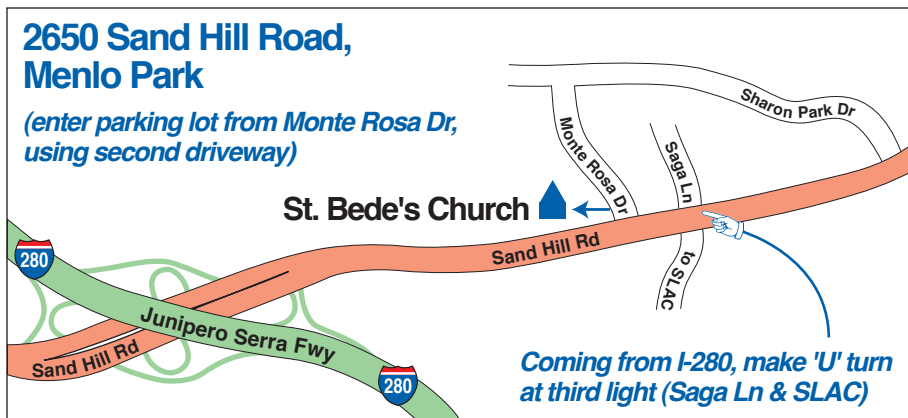

Sponsored by Peninsula Folk Dance Council